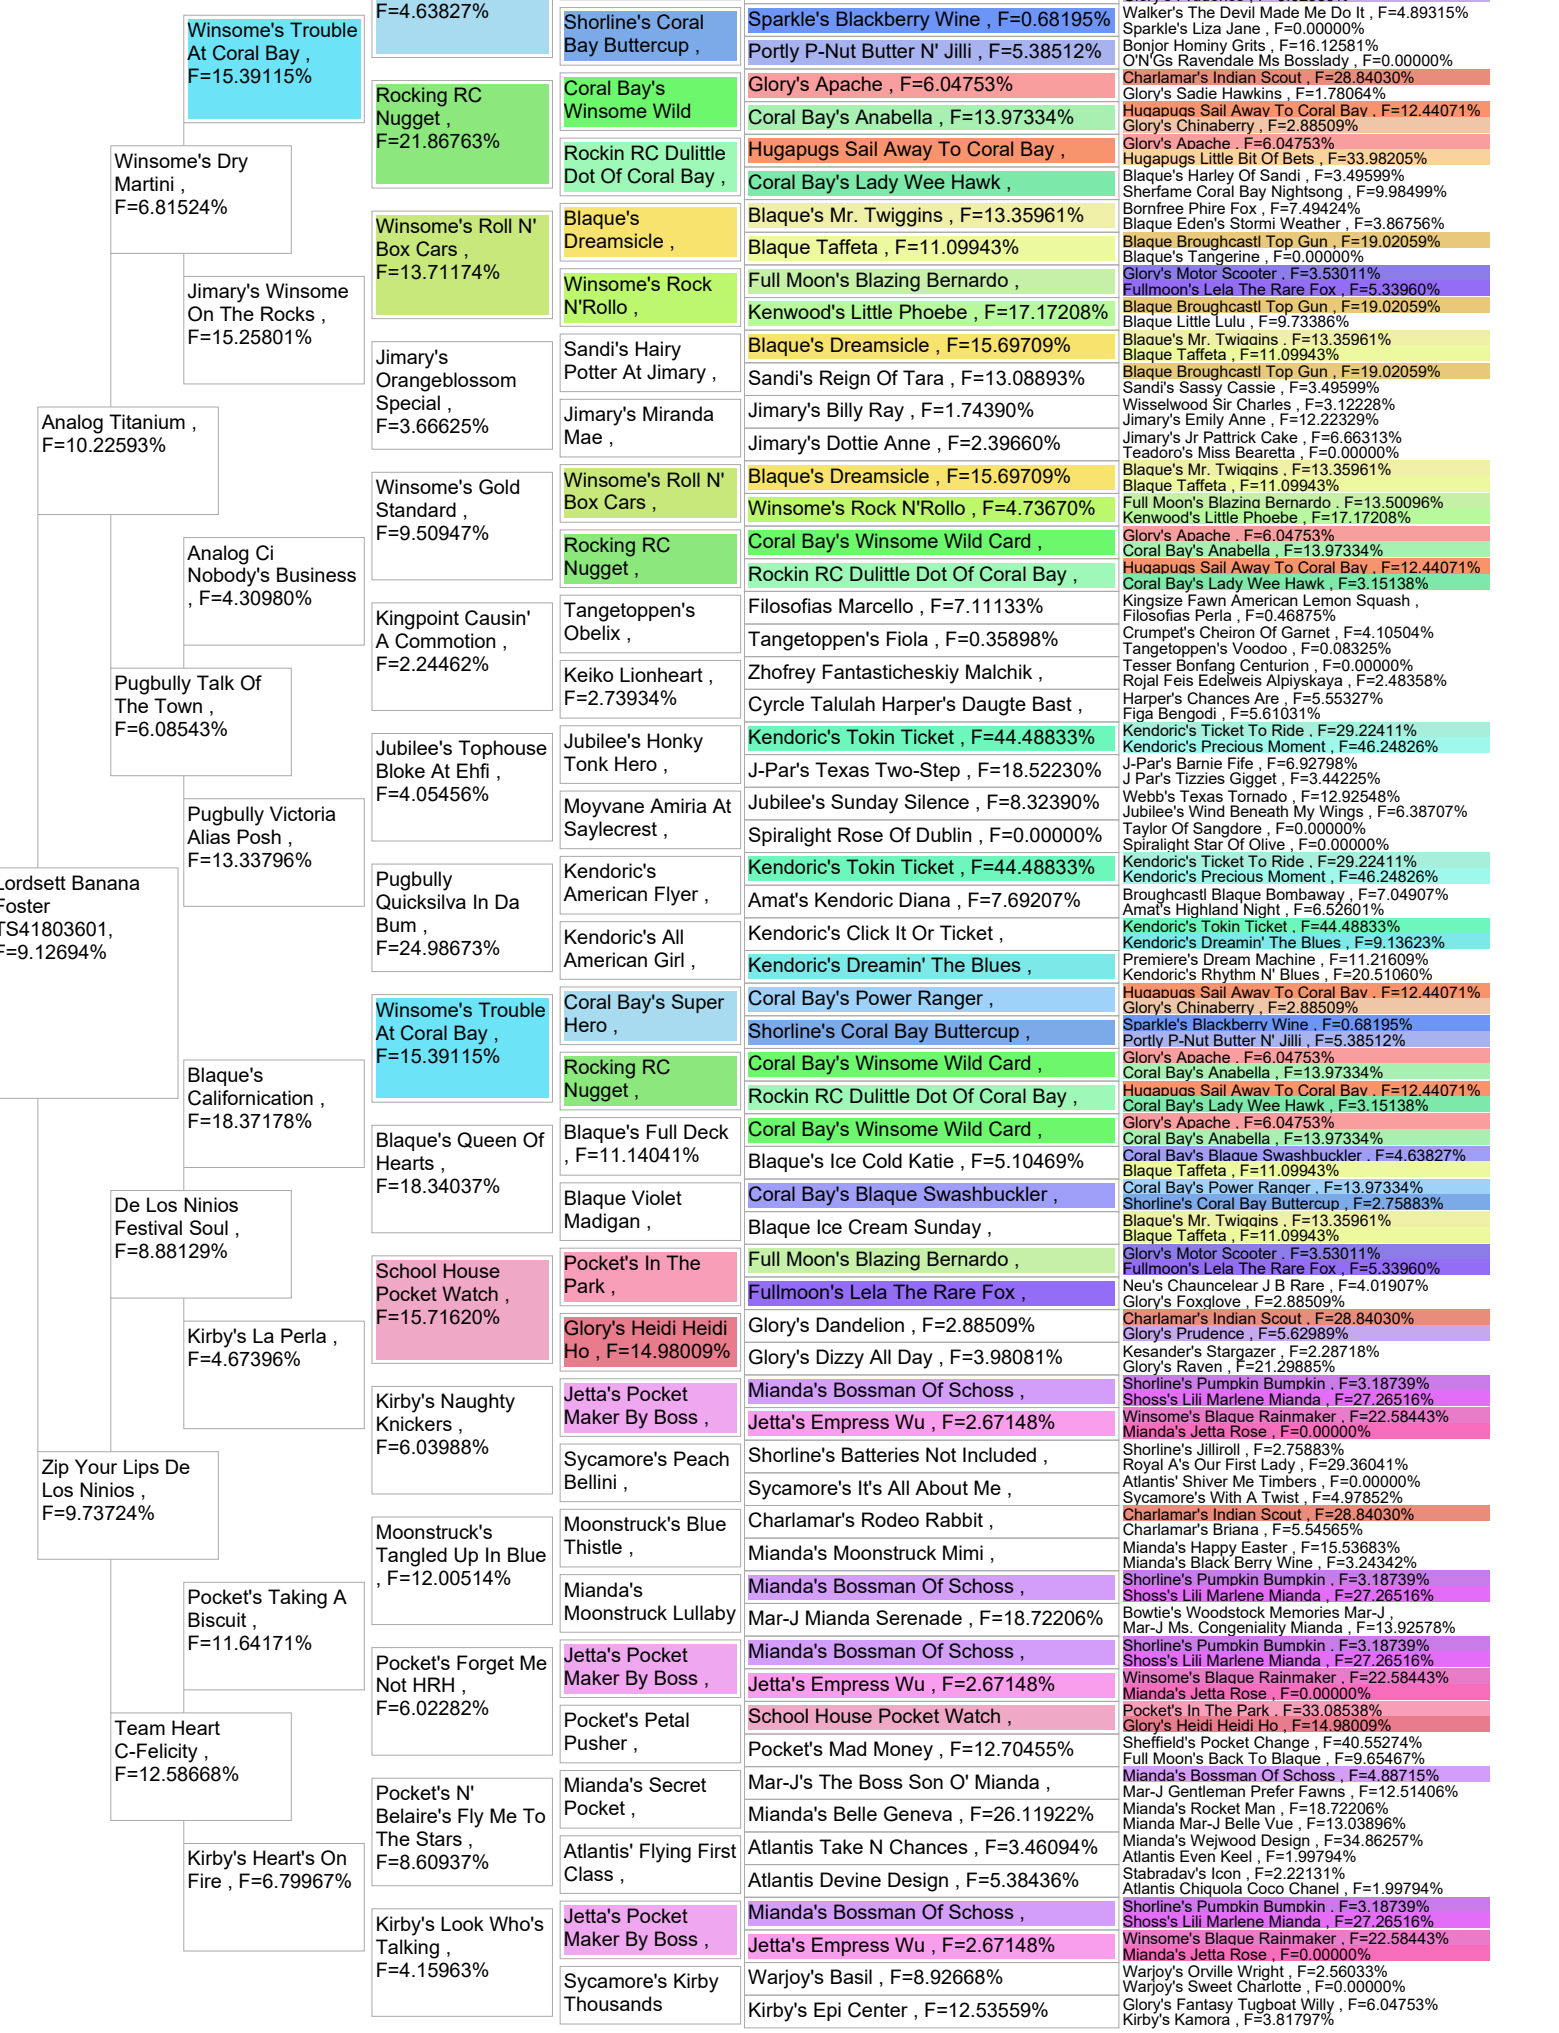

Family tree of:

Coral Bay's Super Hero , F=4.63827%	Coral Bay's Power Ranger ,	Hugapugs Sail Away To Coral Bay ,	Glory's Apache , F=6.04753%
Shorline's Coral Bay Buttercup ,	Shorline's Coral Bay Buttercup ,	Glory's Chinaberry , F=2.88509%	Hugapugs Little Bit Of Bets , F=33.98205%
Rocking RC Nugget , F=21.86763%	Coral Bay's Winsome Wild	Sparkle's Blackberry Wine , F=0.68195%	Charlamar's Indian Scout , F=28.84030%
Winsome's Roll N' Box Cars , F=13.71174%	Rockin RC Dulittle Dot Of Coral Bay ,	Portly P-Nut Butter N' Jilli , F=5.38512%	Glory's Prudence , F=5.62989%
Jimary's Orangeblossom Special , F=3.66625%	Blaque's Dreamsicle ,	Glory's Apache , F=6.04753%	Walker's The Devil Made Me Do It , F=4.89315%
Winsome's Gold Standard , F=9.50947%	Winsome's Rock N'Rollo ,	Coral Bay's Anabella , F=13.97334%	Sparkle's Liza Jane , F=0.00000%
Kingpoint Causin' A Commotion , F=2.24462%	Sandi's Hairy Potter At Jimary ,	Hugapugs Sail Away To Coral Bay ,	Bonjour Hominy Grits , F=16.12581%
Pugbully Talk Of The Town , F=6.08543%	Jimary's Miranda Mae ,	Coral Bay's Lady Wee Hawk ,	ON'Gs Ravendale Ms Bosslady , F=0.00000%
Pugbully Victoria Alias Posh , F=13.33796%	Winsome's Roll N' Box Cars ,	Blaque's Mr. Twiggins , F=13.35961%	Charlamar's Indian Scout , F=28.84030%
Lordsett Banana Foster TS41803601, F=9.12694%	Rocking RC Nugget ,	Blaque Taffeta , F=11.09943%	Glory's Sadie Hawkins , F=1.78064%
Blaque's Californication , F=18.37178%	Tangetoppen's Obelix ,	Full Moon's Blazing Bernardo ,	Huaquopus Sail Away To Coral Bay , F=12.44071%
De Los Ninios Festival Soul , F=8.88129%	Keiko Lionheart , F=2.73934%	Kenwood's Little Phoebe , F=17.17208%	Glory's Apache , F=6.04753%
Kirby's La Perla , F=4.67396%	Jubilee's Honky Tonk Hero ,	Blaque's Dreamsicle , F=15.69709%	Hugapugs Little Bit Of Bets , F=33.98205%
Zip Your Lips De Los Ninios , F=9.73724%	Moyvane Amiria At Saylecrest ,	Winsome's Rock N'Rollo , F=4.73670%	Charlamar's Indian Scout , F=28.84030%
Pocket's Taking A Biscuit , F=11.64171%	Kendoric's American Flyer ,	Coral Bay's Winsome Wild Card ,	Walker's The Devil Made Me Do It , F=4.89315%
Team Heart C-Felicity , F=12.58668%	Kendoric's All American Girl ,	Rockin RC Dulittle Dot Of Coral Bay ,	Sparkle's Liza Jane , F=0.00000%
Kirby's Heart's On Fire , F=6.79967%	Coral Bay's Super Hero ,	Filosofias Marcello , F=7.11133%	Bonjour Hominy Grits , F=16.12581%
	Rocking RC Nugget ,	Tangetoppen's Fiola , F=0.35898%	ON'Gs Ravendale Ms Bosslady , F=0.00000%
	Blaque's Queen Of Hearts , F=18.34037%	Zhofrey Fantasticheskij Malchik ,	Charlamar's Indian Scout , F=28.84030%
	School House Pocket Watch , F=15.71620%	Cyrcle Talulah Harper's Daugte Bast ,	Glory's Prudence , F=5.62989%
	Kirby's Naughty Knickers , F=6.03988%	Kendoric's Tokin Ticket , F=44.48833%	Walker's The Devil Made Me Do It , F=4.89315%
	Moonstruck's Tangled Up In Blue , F=12.00514%	J-Par's Texas Two-Step , F=18.52230%	Sparkle's Liza Jane , F=0.00000%
	Pocket's Forget Me Not HRH , F=6.02282%	Jubilee's Sunday Silence , F=8.32390%	Bonjour Hominy Grits , F=16.12581%
	Pocket's N' Belaire's Fly Me To The Stars , F=8.60937%	Spiralight Rose Of Dublin , F=0.00000%	ON'Gs Ravendale Ms Bosslady , F=0.00000%
	Kirby's Look Who's Talking , F=4.15963%	Kendoric's Tokin Ticket , F=44.48833%	Charlamar's Indian Scout , F=28.84030%
		Amat's Kendoric Diana , F=7.69207%	Glory's Sadie Hawkins , F=1.78064%
		Kendoric's Click It Or Ticket ,	Huaquopus Sail Away To Coral Bay , F=12.44071%
		Kendoric's Dreamin' The Blues ,	Glory's Apache , F=6.04753%
		Coral Bay's Power Ranger ,	Hugapugs Little Bit Of Bets , F=33.98205%
		Shorline's Coral Bay Buttercup ,	Charlamar's Indian Scout , F=28.84030%
		Coral Bay's Winsome Wild Card ,	Walker's The Devil Made Me Do It , F=4.89315%
		Rockin RC Dulittle Dot Of Coral Bay ,	Sparkle's Liza Jane , F=0.00000%
		Coral Bay's Winsome Wild Card ,	Bonjour Hominy Grits , F=16.12581%
		Blaque's Ice Cold Katie , F=5.10469%	ON'Gs Ravendale Ms Bosslady , F=0.00000%
		Coral Bay's Blaque Swashbuckler ,	Charlamar's Indian Scout , F=28.84030%
		Blaque Ice Cream Sunday ,	Glory's Prudence , F=5.62989%
		Full Moon's Blazing Bernardo ,	Walker's The Devil Made Me Do It , F=4.89315%
		Fullmoon's Lela The Rare Fox ,	Sparkle's Liza Jane , F=0.00000%
		Glory's Dandelion , F=2.88509%	Bonjour Hominy Grits , F=16.12581%
		Glory's Dizzy All Day , F=3.98081%	ON'Gs Ravendale Ms Bosslady , F=0.00000%
		Mianda's Bossman Of Schoss ,	Charlamar's Indian Scout , F=28.84030%
		Jetta's Empress Wu , F=2.67148%	Glory's Sadie Hawkins , F=1.78064%
		Shorline's Batteries Not Included ,	Huaquopus Sail Away To Coral Bay , F=12.44071%
		Sycamore's It's All About Me ,	Glory's Apache , F=6.04753%
		Charlamar's Rodeo Rabbit ,	Hugapugs Little Bit Of Bets , F=33.98205%
		Mianda's Moonstruck Mimi ,	Charlamar's Indian Scout , F=28.84030%
		Mianda's Bossman Of Schoss ,	Walker's The Devil Made Me Do It , F=4.89315%
		Mar-J Mianda Serenade , F=18.72206%	Sparkle's Liza Jane , F=0.00000%
		Mianda's Bossman Of Schoss ,	Bonjour Hominy Grits , F=16.12581%
		Jetta's Empress Wu , F=2.67148%	ON'Gs Ravendale Ms Bosslady , F=0.00000%
		School House Pocket Watch ,	Charlamar's Indian Scout , F=28.84030%
		Pocket's Mad Money , F=12.70455%	Glory's Prudence , F=5.62989%
		Mar-J's The Boss Son O' Mianda ,	Walker's The Devil Made Me Do It , F=4.89315%
		Mianda's Belle Geneva , F=26.11922%	Sparkle's Liza Jane , F=0.00000%
		Atlantis Take N Chances , F=3.46094%	Bonjour Hominy Grits , F=16.12581%
		Atlantis Devine Design , F=5.38436%	ON'Gs Ravendale Ms Bosslady , F=0.00000%
		Mianda's Bossman Of Schoss ,	Charlamar's Indian Scout , F=28.84030%
		Jetta's Empress Wu , F=2.67148%	Glory's Sadie Hawkins , F=1.78064%
		Warjoy's Basil , F=8.92668%	Huaquopus Sail Away To Coral Bay , F=12.44071%
		Kirby's Epi Center , F=12.53559%	Glory's Apache , F=6.04753%